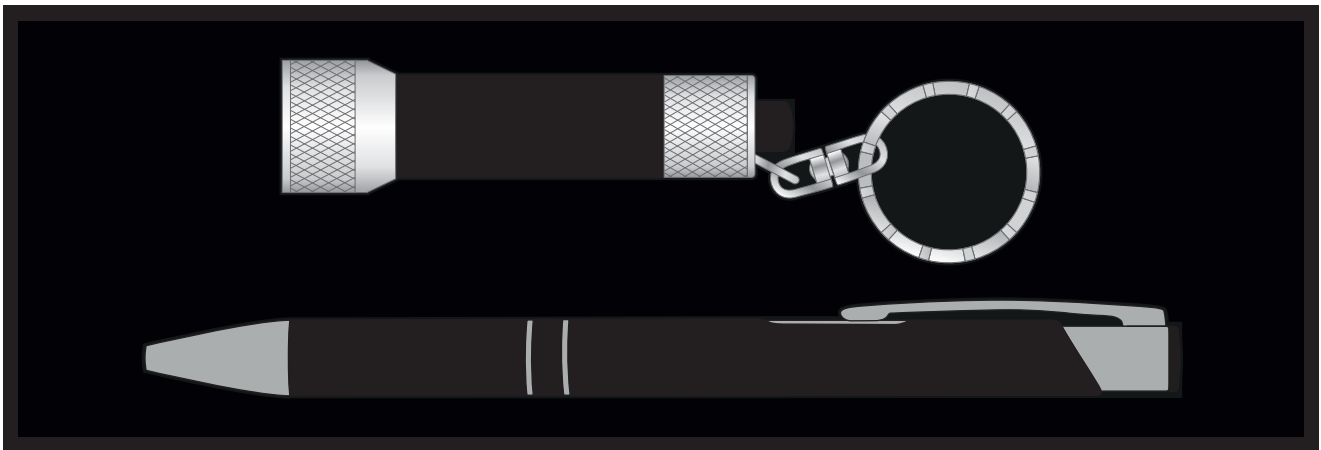

Your Ref:	Quantity:	Product Code: TPC000799
Our Ref:	Version: 1	Product Colour: BLACK

PRINTING CONCERNS:**PRODUCT INFO:**

We stock this item in the following colours

**PANTONE REFERENCE(S)****Pen**

-  Full Colour Printing
-  Engraving

Torch

-  Full Colour Printing
-  Engraving

ARTWORK SCALE 100%

Product Image for visualisation
- colours may vary

The dashed line is to demonstrate print area and will not appear on your printed item

PLEASE NOTE: