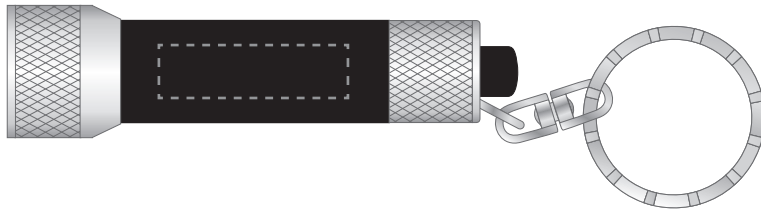

To proceed, please approve visual via the online system.

ARTWORK SCALE 100%
Max engrave area:
60mm x 7mm

ARTWORK SCALE 100%
Digital print area:
40mm x 7mm

ARTWORK SCALE 100%
Digital print area:
25mm x 7mm

ARTWORK SCALE 100%
Max engrave area:
30mm x 12mm